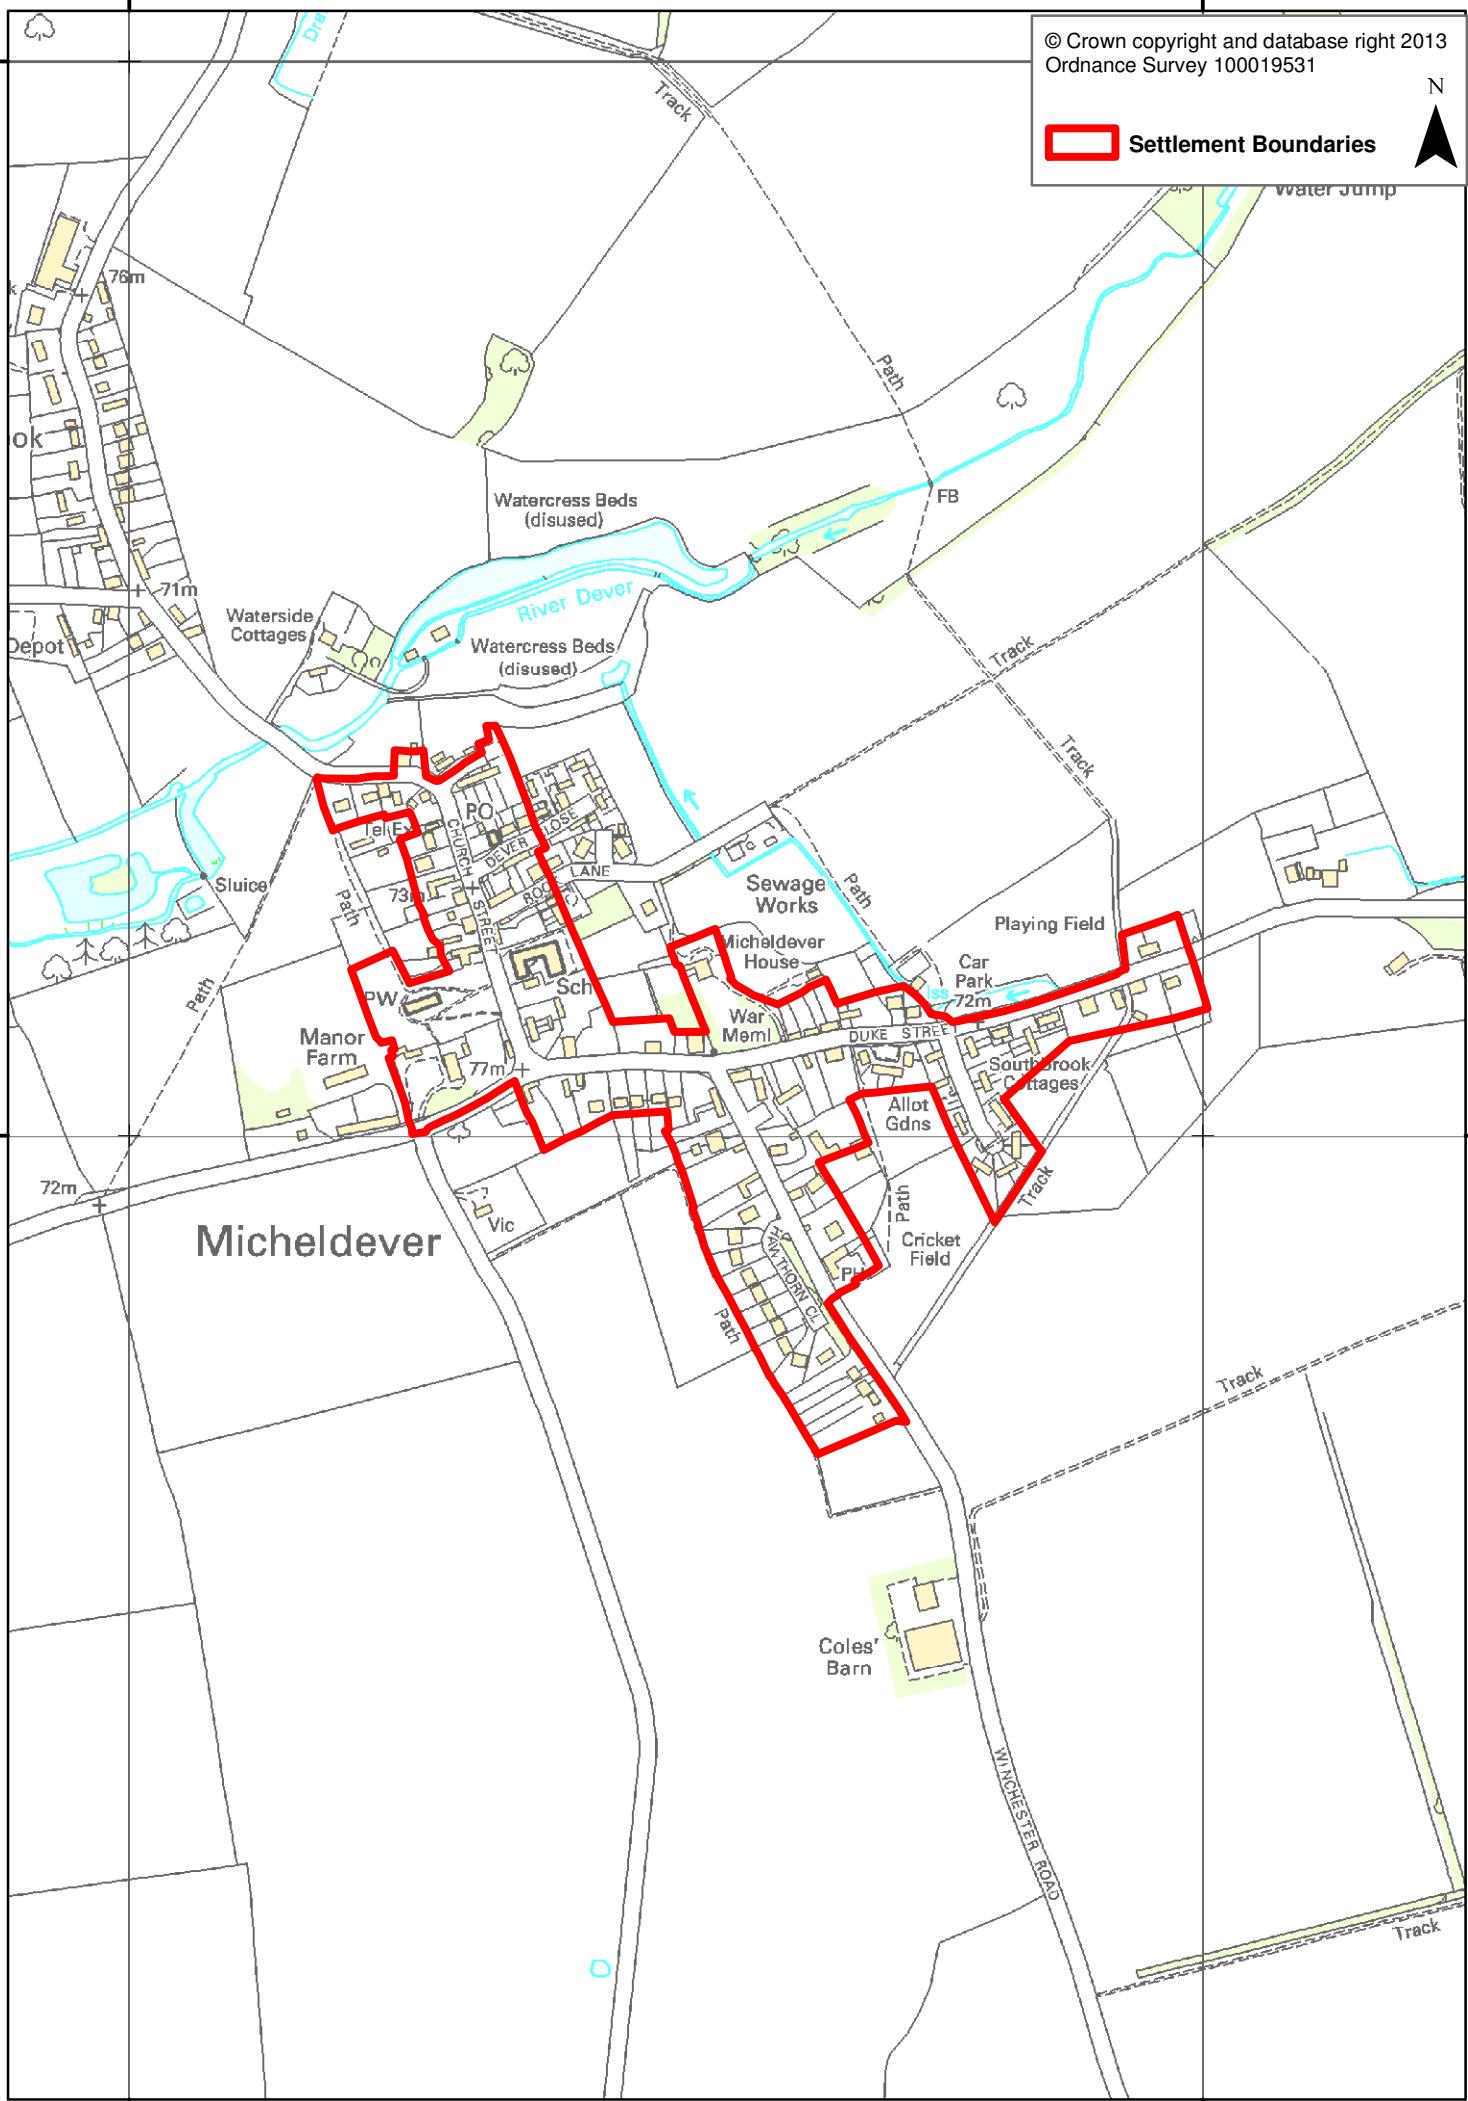

# Settlement Boundary for Micheldever

451000 000000

452000 000000

140000 000000

140000 000000

© Crown copyright and database right 2013  
Ordnance Survey 100019531

 Settlement Boundaries

139000 000000

139000 000000

451000 000000

452000 000000